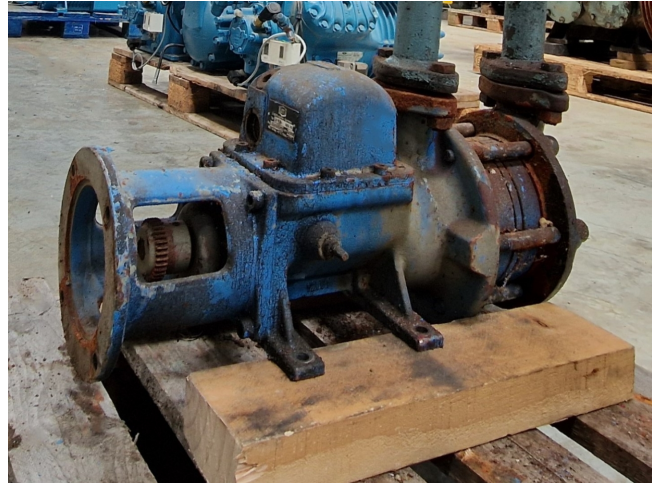

## Witt GP 42

### Specifications

|   |             |
|---|-------------|
| Brand                                     | Witt        |
| Type                                      | GP 42       |
| Volume flow Q max.<br>(m <sup>3</sup> /h) | 3,6         |
| Delivery height H max.<br>(m)             | 50,0        |
| Remarks                                   | Y.o.b. 1999 |
| Stock                                     | 1           |

#### Used Witt GP 42

Used Witt GP 42 liquid pump with the following specifications: Qmax: 3,6 m<sup>3</sup>/h - Hmax: 50,0 m. Dimensions: 860x230x300 mm (LxWxH).